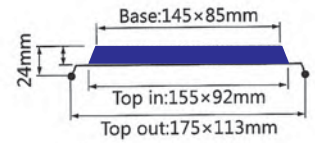

ITEM No. ML111