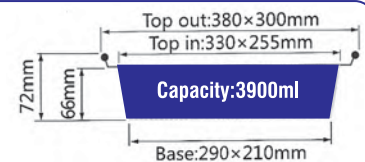

ITEM No.6301

Thickness 0.05mm
Weight 2.5g
Packing 1000 Pcs
Carton size 325 x 280 x 265mm

ITEM No. 8550

Thickness 0.07mm
Weight 7.4g
Packing 1000 Pcs
Carton size 650 x 440 x 260mm

ITEM No.96000

Thickness 0.11mm
Weight 52.5g
Packing 100 Pcs
Carton size 670 x 390 x 315mm