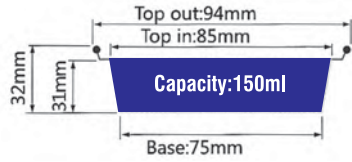

ITEM No. YY094

Capacity:150ml
 Thickness 0.11mm
 Weight 3.7g
 Packing 2000 Pcs
 Carton size 485 x 380 x 200mm

Smoothwall Containers

ITEM No. YY094

Thickness 0.11mm
Weight 3.7g
Packing 2000 Pcs
Carton size 485 x 380 x 200mm