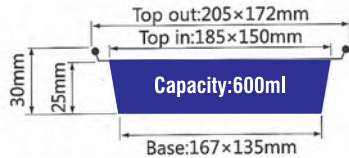

ITEM No. ML110