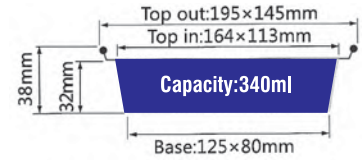

ITEM No.K007