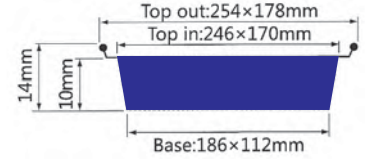

OVAL CONTAINERS

Oval Containers

ITEM No. 9A

Thickness	0.07mm
Weight	8g
Packing	500 Pcs
Carton size	490 x 400 x 355mm

ITEM No. 10A

Thickness	0.09mm
Weight	11g
Packing	250 Pcs
Carton size	400 x 370 x 270mm

ITEM No. 12A