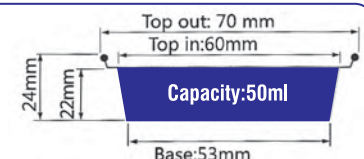

ITEM No. YY070A

Thickness 0.11mm
Weight 2.1g
Packing 2000 Pcs
Carton size 360 x 205 x 295mm