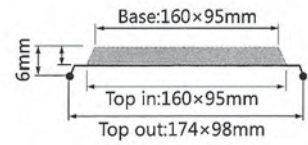

ITEM No. 4383-Lid

Thickness 0.07mm
Weight 4g
Packing 1000 Pcs
Carton size 450 x 360 x 220mm

Airline Containers

ITEM No. 4384

Thickness 0.09mm
Weight 6.5g
Packing 1000 Pcs
Carton size 420 x 338 x 270mm

ITEM No. 4384-Lid