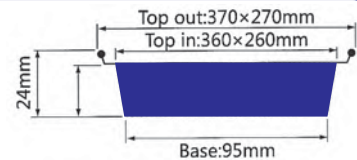

ITEM No. F920

Thickness	0.05mm
Weight	14g
Packing	400 Pcs
Carton size	600 x 375 x 550mm