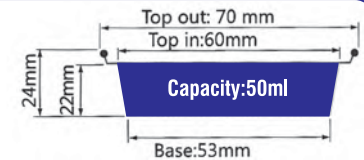

ITEM No. YZ086

Thickness 0.11mm
Weight 3.2g
Packing 2000 Pcs
Carton size 440 x 330 x 225mm

ITEM No. YZ086

Thickness 0.11mm
Weight 3.2g
Packing 2000 Pcs
Carton size 440 x 330 x 225mm

ITEM No. YY070A

Thickness 0.11mm
Weight 2.1g
Packing 2000 Pcs
Carton size 360 x 205 x 295mm