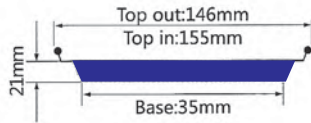

ITEM No. 21380

Size	210 x 380mm
Thickness	0.1mm
Weight	25.9g
Packing	80 Pcs
Carton size	500 x 225 x 400mm

Kitchen

ITEM No. HC20

Thickness	0.05mm
Weight	2g
Packing	1000 Pcs
Carton size	510 x 350 x 220mm

ITEM No. HC22