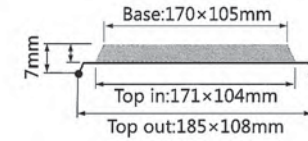

ITEM No. 4385-Lid

Thickness 0.06mm
Weight 4.5g
Packing 1000 Pcs
Carton size 390 x 450 x 240mm