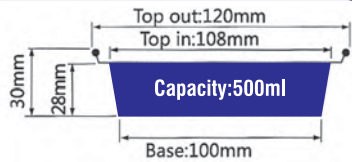

ITEM No. YY094

Thickness 0.11mm
Weight 3.7g
Packing 2000 Pcs
Carton size 485 x 380 x 200mm

ITEM No. YY120

Thickness 0.11mm
Weight 5.5g
Packing 2000 Pcs
Carton size 490 x 440 x 210mm

ITEM No. YY120

Thickness 0.11mm
Weight 5.5g
Packing 2000 Pcs
Carton size 490 x 440 x 210mm