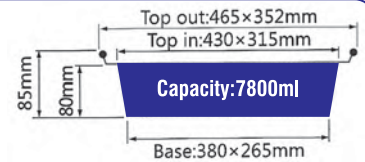

ITEM No.96060

Thickness 0.13mm
Weight 82g
Packing 100 Pcs
Carton size 700 x 470 x 370mm