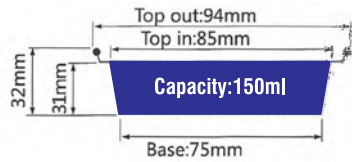

ITEM No. YY094

Thickness 0.11mm
Weight 3.7g
Packing 2000 Pcs
Carton size 485 x 380 x 200mm