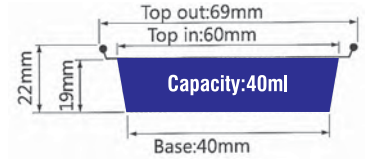

ROUND CONTAINERS

Round Containers

ITEM No. 205

Capacity: 40ml
 Thickness 0.04mm
 Weight 0.9g
 Packing 5000 Pcs
 Carton size 520 x 300 x 370mm

ITEM No. 206

Capacity: 40ml
 Thickness 0.05mm
 Weight 0.8g
 Packing 5000 Pcs
 Carton size 440 x 300 x 350mm