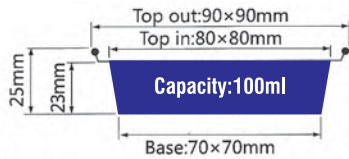

ITEM No. YF090

- Thickness 0.11mm
- Weight 3.7g
- Packing 2000 Pcs
- Carton size 490 x 310 x 480mm