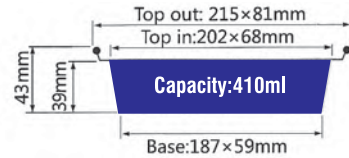

ITEM No.A0001

- Thickness 0.077mm
- Weight 6.2g
- Packing 1000 Pcs
- Carton size 415 x 330 x 230mm