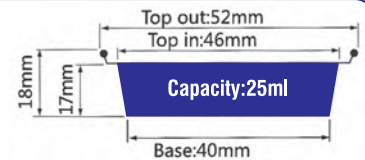

ITEM No. YY052B

Capacity:25ml
Thickness 0.11mm
Weight 1g
Packing 5000 Pcs
Carton size 490 x 310 x 480mm