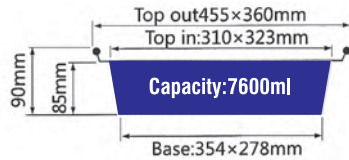

ITEM No.96080