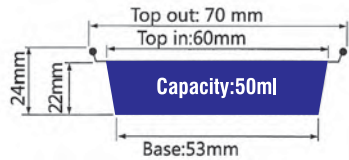

ITEM No. YY070A

- Thickness 0.11mm
- Weight 2.1g
- Packing 2000 Pcs
- Carton size 360 x 205 x 295mm