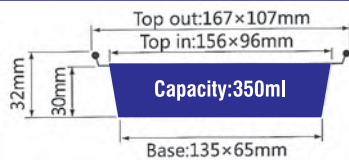

ITEM No. 4382

Thickness 0.07mm
Weight 6.5g
Packing 500 Pcs
Carton size 450 x 250 x 175mm

ITEM No. 4382-Lid

Thickness 0.07mm
Weight 4.3g
Packing 500 Pcs
Carton size 430 x 370 x 245mm

ITEM No. 4383

Thickness 0.09mm
Weight 7g
Packing 1000 Pcs
Carton size 420 x 285 x 340mm