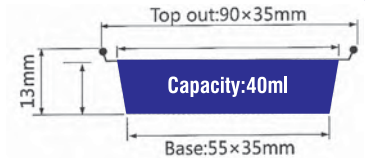

ITEM No. B109

Capacity: 40ml
Thickness 0.05/0.07mm
Weight 1/1.4g
Packing 10000 Pcs
Carton size 450 x 300 x 230mm