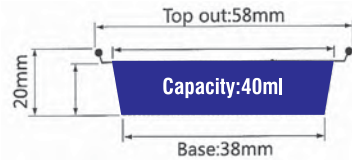

ITEM No. B103

Capacity: 40ml
Thickness 0.05/0.07mm
Weight 0.8/1.1g
Packing 10000 Pcs
Carton size 580 x 310 x 200mm