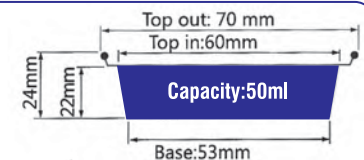

ITEM No. YY070A

Thickness 0.11mm
Weight 2.1g
Packing 2000 Pcs
Carton size 360 x 205 x 295mm