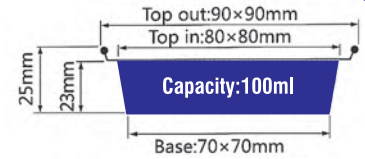

ITEM No. YF090

- Thickness 0.11mm
- Weight 3.7g
- Packing 2000 Pcs
- Carton size 490 x 310 x 480mm