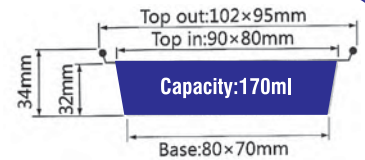

ITEM No.1224

Thickness 0.05mm
Weight 4g
Packing 1000 Pcs
Carton size 415 x 330 x 200mm