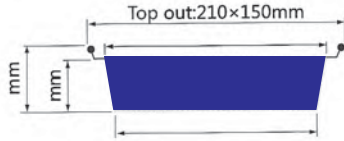

ITEM No.62004

Thickness 0.06mm
 Weight 1.2g
 Packing 1000 Pcs
 Carton size 400 x 130 x 315mm

BBQ Grillers

ITEM No.62005

Thickness 0.07mm
 Weight 7.2g
 Packing 500 Pcs
 Carton size 450 x 315 x 215mm

ITEM No.M3