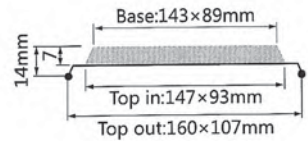

ITEM No. 4290-Lid

Thickness 0.07mm
Weight 4g
Packing 1000 Pcs
Carton size 380 x 280 x 440mm