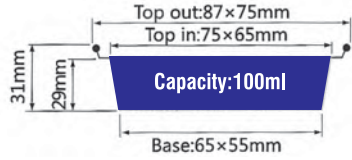

SMOOTHWALL CONTAINERS

Smoothwall Containers

ITEM No. YZ086

Thickness 0.11mm
Weight 3.2g
Packing 2000 Pcs
Carton size 440 x 330 x 225mm

ITEM No. YZ086

Thickness 0.11mm
Weight 3.2g
Packing 2000 Pcs
Carton size 440 x 330 x 225mm