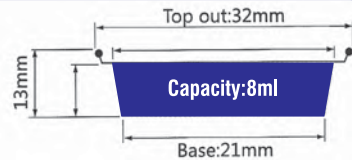

ITEM No. HF007

Capacity: 8ml
Thickness 0.05mm
Weight 0.1g
Packing 20000 Pcs
Carton size 210 x 170 x 130mm