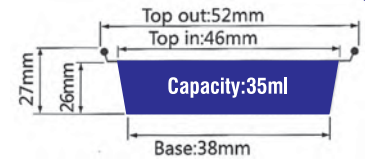

ITEM No. YY052C

Capacity:35ml
Thickness 0.11mm
Weight 1.2g
Packing 5000 Pcs
Carton size 490 x 310 x 450mm