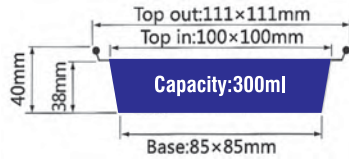

ITEM No. YF090

Thickness 0.11mm
Weight 3.7g
Packing 2000 Pcs
Carton size 490 x 310 x 480mm

ITEM No. YF090

Thickness 0.11mm
Weight 3.7g
Packing 2000 Pcs
Carton size 490 x 310 x 480mm

ITEM No. YF1141

Thickness 0.11mm
Weight 7.5g
Packing 2000 Pcs
Carton size 490 x 310 x 480mm