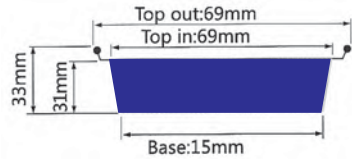

ITEM No.HF013