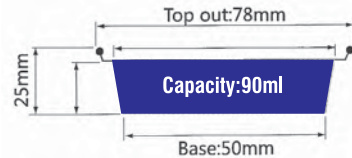

ITEM No. B106

Capacity: 90ml
Thickness 0.05mm
Weight 1g
Packing 10000 Pcs
Carton size 760 x 320 x 410mm