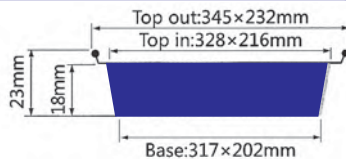

ITEM No.FJ1600

Thickness 0.07mm
 Weight 20g
 Packing 400 Pcs
 Carton size 700 x 470 x 360mm

ITEM No.FJ161

Thickness 0.07mm
 Weight 22.5g
 Packing 400 Pcs
 Carton size 700 x 470 x 360mm

ITEM No.FJ1800

Thickness 0.07mm
 Weight 19g
 Packing 400 Pcs
 Carton size 720 x 480 x 360mm