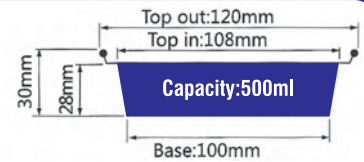

ITEM No. YY120

Thickness 0.11mm
Weight 5.5g
Packing 2000 Pcs
Carton size 490 x 440 x 210mm