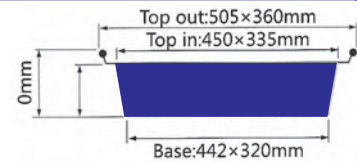

ITEM No. Shallow

Thickness	0.075mm
Weight	24g
Packing	100 Pcs
Carton size	610 x 470 x 440mm