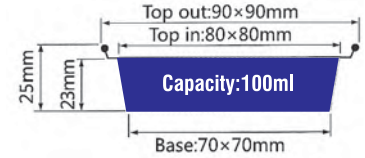

ITEM No. YF090

- Thickness 0.11mm
- Weight 3.7g
- Packing 2000 Pcs
- Carton size 490 x 310 x 480mm

ITEM No. YF090

- Thickness 0.11mm
- Weight 3.7g
- Packing 2000 Pcs
- Carton size 490 x 310 x 480mm

ITEM No. YF090