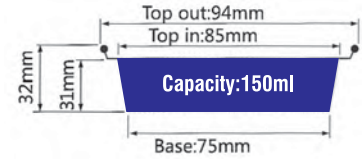

ITEM No. YY094

Thickness 0.11mm
Weight 3.7g
Packing 2000 Pcs
Carton size 485 x 380 x 200mm