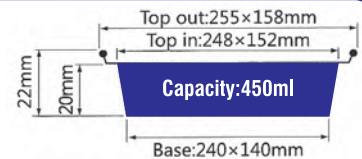

ITEM No.6628

Thickness 0.06mm
Weight 9.5g
Packing 1000 Pcs
Carton size 650 x 520 x 400mm