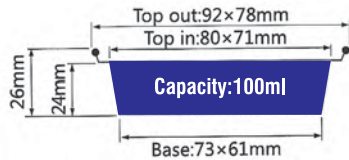

ITEM No.1222

Thickness 0.05mm
Weight 3.5g
Packing 2000 Pcs
Carton size 530 x 380 x 365mm