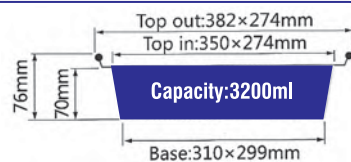

ITEM No.96010

Thickness 0.12mm
Weight 54g
Packing 100 Pcs
Carton size 490 x 390 x 290mm