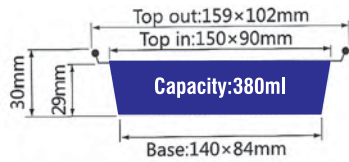

ITEM No. 4381

Thickness 0.10mm
Weight 7g
Packing 1000 Pcs
Carton size 530 x 240 x 330mm