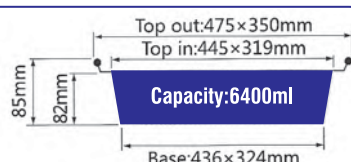

ITEM No.96010

Thickness 0.12mm
Weight 54g
Packing 100 Pcs
Carton size 490 x 390 x 290mm

ITEM No.96020

Thickness 0.12mm
Weight 73g
Packing 100 Pcs
Carton size 580 x 340 x 480mm

ITEM No.96030

Thickness 0.13/0.15mm
Weight 72/83g
Packing 100 Pcs
Carton size 680 x 370 x 495mm