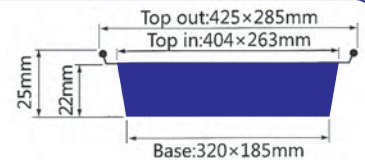

ITEM No. 18A

Thickness	0.12mm
Weight	40g
Packing	200 Pcs
Carton size	505 x 385 x 365mm

ITEM No. 19A

Thickness	0.13mm
Weight	335g
Packing	200 Pcs
Carton size	600 x 270 x 395mm

ITEM No. 20A

Thickness	0.12mm
Weight	45g
Packing	200 Pcs
Carton size	580 x 450 x 440mm