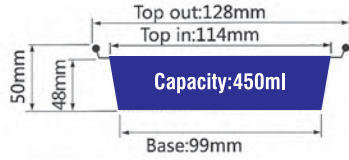

ITEM No. YY120

Thickness 0.11mm
Weight 5.5g
Packing 2000 Pcs
Carton size 490 x 440 x 210mm

ITEM No. YY120

Thickness 0.11mm
Weight 5.5g
Packing 2000 Pcs
Carton size 490 x 440 x 210mm

Smoothwall Containers

ITEM No. YY128