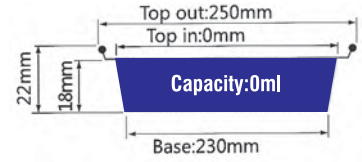

Thickness 0.07mm
Weight 11.5g
Packing 500 Pcs
Carton size 470 x 385 x 375mm

Novelty Containers

ITEM No.12371

Thickness 0.08mm
Weight 24.8g
Packing 250 Pcs
Carton size 640 x 580 x 295mm

ITEM No.13930

Thickness 0.12mm
Weight 20g
Packing 250 Pcs
Carton size 510 x 370 x 265mm