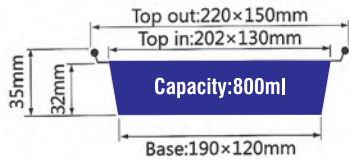

ITEM No. 94523