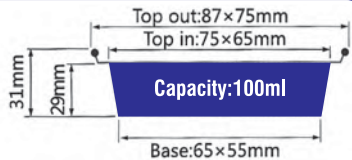

ITEM No. YZ086

Thickness 0.11mm
Weight 3.2g
Packing 2000 Pcs
Carton size 440 x 330 x 225mm