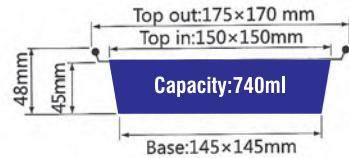

ITEM No.1222

Thickness 0.05mm
Weight 3.5g
Packing 2000 Pcs
Carton size 530 x 380 x 365mm

ITEM No.1224

Thickness 0.05mm
Weight 4g
Packing 1000 Pcs
Carton size 415 x 330 x 200mm

ITEM No.1233

Thickness 0.07mm
Weight 10g
Packing 600 Pcs
Carton size 530 x 380 x 365mm