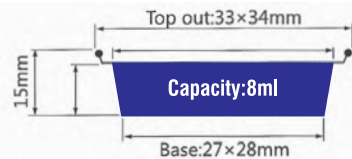

ITEM No. H009

Capacity: 8ml
Thickness 0.05mm
Weight 0.1g
Packing 20000 Pcs
Carton size 180 x 170 x 135mm