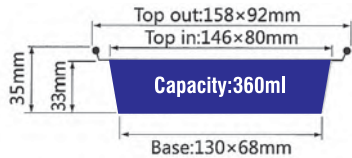

ITEM No. 4386

Thickness 0.09mm
Weight 6.5g
Packing 1000 Pcs
Carton size 370 x 290 x 320mm