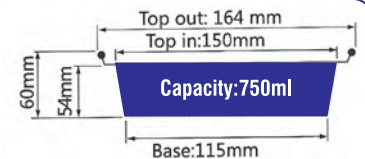

ITEM No.1350

Thickness 0.07mm
Weight 11g
Packing 1000 Pcs
Carton size 680 x 400 x 340mm