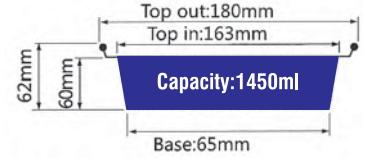

ITEM No. YY180

- Thickness 0.11mm
- Weight 18.5g
- Packing 1000 Pcs
- Carton size 480 x 350 x 430mm