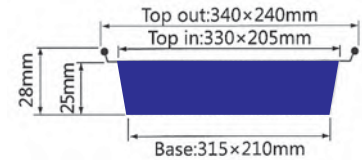

ITEM No.FJ161

Thickness 0.07mm
Weight 22.5g
Packing 400 Pcs
Carton size 700 x 470 x 360mm