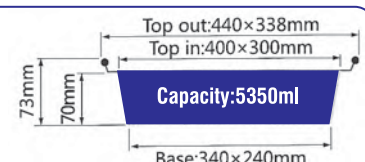

ITEM No.96040

Thickness 0.12mm
Weight 62g
Packing 100 Pcs
Carton size 380 x 450 x 600mm