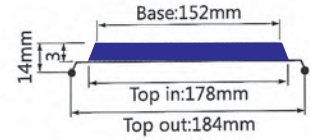

ITEM No. ML111

Thickness	0.07mm
Weight	5.5g
Packing	1000 Pcs
Carton size	470 x 360 x 280mm

ITEM No. ML110

Capacity	600ml
Thickness	0.06mm
Weight	7.5g
Packing	1000 Pcs
Carton size	520 x 355 x 425mm

ITEM No. New die round cover