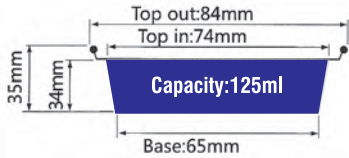

ITEM No. YY084B

- Thickness 0.11mm
- Weight 3.4g
- Packing 2000 Pcs
- Carton size 430 x 345 x 215mm