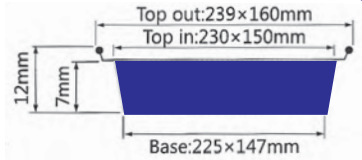

ITEM No.Y-1