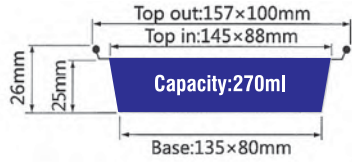

ITEM No. 4383-Lid

Thickness 0.07mm
Weight 4g
Packing 1000 Pcs
Carton size 450 x 360 x 220mm

Airline Containers

ITEM No. 4384

Thickness 0.09mm
Weight 6.5g
Packing 1000 Pcs
Carton size 420 x 338 x 270mm

ITEM No. 4384-Lid