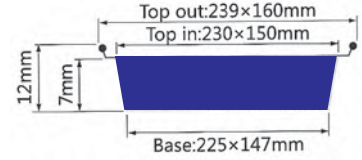

ITEM No.62004

Thickness 0.06mm
 Weight 1.2g
 Packing 1000 Pcs
 Carton size 400 x 130 x 315mm

BBQ Grillers

ITEM No.62005

Thickness 0.07mm
 Weight 7.2g
 Packing 500 Pcs
 Carton size 450 x 315 x 215mm

ITEM No.M3