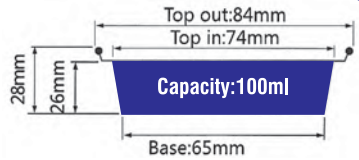

ITEM No. YY070A

- Thickness 0.11mm
- Weight 2.1g
- Packing 2000 Pcs
- Carton size 360 x 205 x 295mm

ITEM No. YY070A

- Thickness 0.11mm
- Weight 2.1g
- Packing 2000 Pcs
- Carton size 360 x 205 x 295mm

ITEM No. YY084A