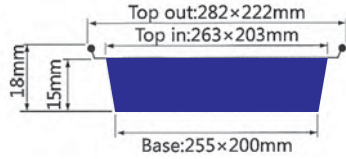

BBQ Grillers

ITEM No.FJ1400

Thickness 0.08mm
Weight 22.5g
Packing 400 Pcs
Carton size 570 x 450 x 400mm