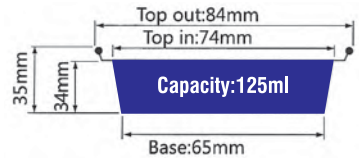

ITEM No. YY084B

- Thickness 0.11mm
- Weight 3.4g
- Packing 2000 Pcs
- Carton size 430 x 345 x 215mm