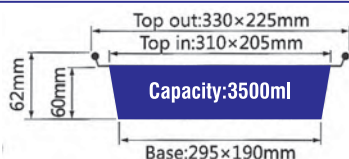

ITEM No. YC330

Thickness 0.11mm
Weight 43.8g
Packing 500 Pcs
Carton size 490 x 310 x 480mm