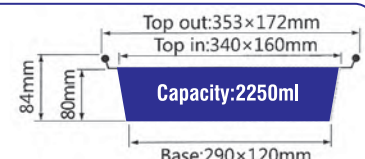

ITEM No.126-4

Thickness	0.1mm
Weight	30g
Packing	150 Pcs
Carton size	350 x 335 x 260mm