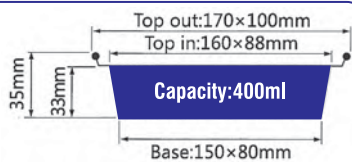

ITEM No. 4388

Thickness 0.1mm
Weight 8.2g
Packing 1000 Pcs
Carton size 350 x 295 x 410mm