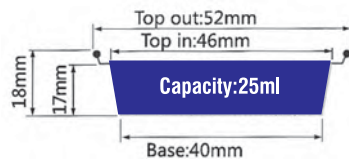

ITEM No. YY052B

Capacity:25ml
Thickness 0.11mm
Weight 1g
Packing 5000 Pcs
Carton size 490 x 310 x 480mm