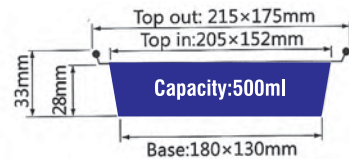

ITEM No.1237

Thickness 0.07mm
Weight 7.5g
Packing 1000 Pcs
Carton size 685 x 355 x 450mm