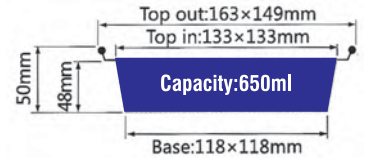

ITEM No. YF1141

Thickness 0.11mm
Weight 7.5g
Packing 2000 Pcs
Carton size 490 x 310 x 480mm

ITEM No. YC161

Thickness 0.11mm
Weight 11.3g
Packing 1000 Pcs
Carton size 420 x 320 x 370mm

ITEM No. YC163

Thickness 0.11mm
Weight 13g
Packing 1000 Pcs
Carton size 490 x 310 x 480mm