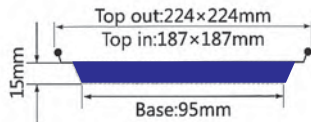

Thickness	0.02mm
Weight	2.5g
Packing	1000 Pcs
Carton size	460 x 300 x 460mm