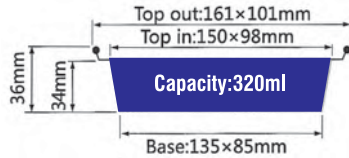

ITEM No. YC161