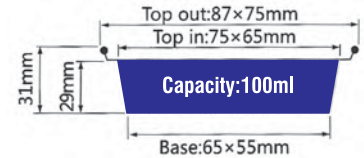

ITEM No. YZ086

Thickness 0.11mm
Weight 3.2g
Packing 2000 Pcs
Carton size 440 x 330 x 225mm