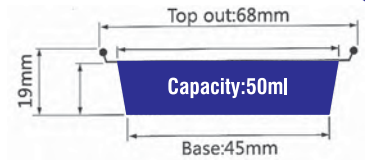

ITEM No. B104

Capacity: 50ml
Thickness 0.05/0.07mm
Weight 1.1/1.5g
Packing 5000 Pcs
Carton size 550 x 350 x 350mm