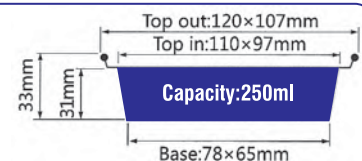

ITEM No. 4391

Thickness 0.09mm
Weight 5.1g
Packing 1000 Pcs
Carton size 440 x 250 x 250mm