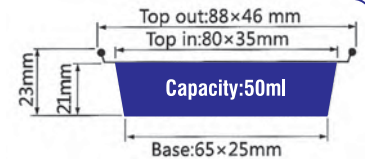

ITEM No. 6003