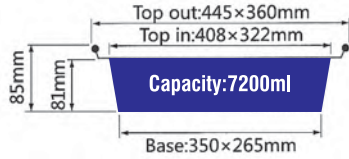

ITEM No.96040

Thickness 0.12mm
Weight 62g
Packing 100 Pcs
Carton size 380 x 450 x 600mm

Oval Containers

ITEM No.96050

- Thickness 0.12mm
- Weight 81.5g
- Packing 100 Pcs
- Carton size 380 x 450 x 600mm

ITEM No.0592