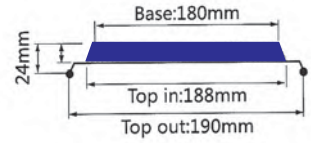

ITEM No. H1576