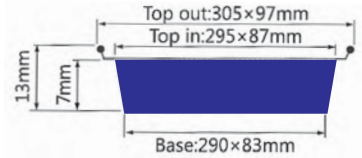

ITEM No.Y-3