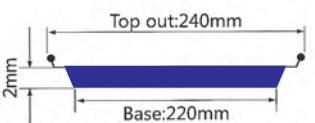

ITEM No. H112

Thickness	0.07mm
Weight	6.5g
Packing	500 Pcs
Carton size	450 x 450 x 300mm

ITEM No. H113

Thickness	0.02mm
Weight	1.8g
Packing	1000 Pcs
Carton size	480 x 360 x 250mm

ITEM No. H240 Red

Thickness	0.035mm
Weight	4g
Packing	240 Pcs
Carton size	240 x 370 x 280mm