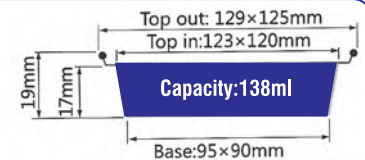

ITEM No.1234

Thickness 0.07mm
Weight 14g
Packing 500 Pcs
Carton size 730 x 590 x 285mm

ITEM No. 1238

Thickness 0.10mm
Weight 35g
Packing 200 Pcs
Carton size 645 x 310 x 340mm

ITEM No.1228

Thickness 0.07mm
Weight 3g
Packing 2000 Pcs
Carton size 535 x 310 x 525mm