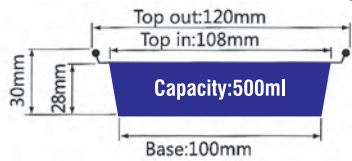

ITEM No. YY120

Thickness 0.11mm
Weight 5.5g
Packing 2000 Pcs
Carton size 490 x 440 x 210mm