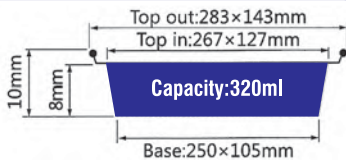

ITEM No. 6629

Thickness 0.06mm
Weight 8.5g
Packing 1000 Pcs
Carton size 580 x 370 x 560mm