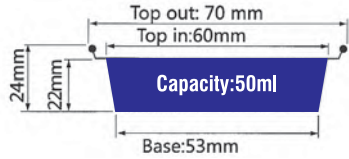

ITEM No. YY070A

Thickness 0.11mm
Weight 2.1g
Packing 2000 Pcs
Carton size 360 x 205 x 295mm

Smoothwall Containers

ITEM No. YY070A

- Thickness 0.11mm
- Weight 2.1g
- Packing 2000 Pcs
- Carton size 360 x 205 x 295mm