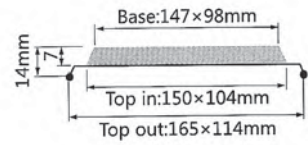

AIRLINE CONTAINERS

Airline Containers

ITEM No. 4280

Thickness 0.07mm
Weight 5.5g
Packing 2000 Pcs
Carton size 620 x 340 x 560mm

ITEM No. 4280-Lid

Thickness 0.07mm
Weight 4g
Packing 2000 Pcs
Carton size 490 x 380 x 590mm