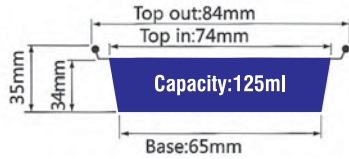

ITEM No. YY084B

- Thickness 0.11mm
- Weight 3.4g
- Packing 2000 Pcs
- Carton size 430 x 345 x 215mm

Smoothwall Containers

ITEM No. YY084B

Capacity:125ml
 Thickness 0.11mm
 Weight 3.4g
 Packing 2000 Pcs
 Carton size 430 x 345 x 215mm