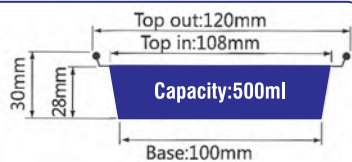

ITEM No. YY120

Thickness 0.11mm
Weight 5.5g
Packing 2000 Pcs
Carton size 490 x 440 x 210mm