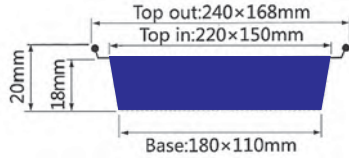

Oval Containers

ITEM No. 9A

Thickness	0.07mm
Weight	8g
Packing	500 Pcs
Carton size	490 x 400 x 355mm