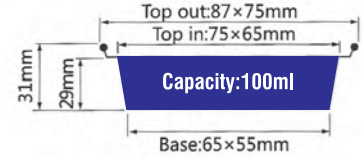

SMOOTHWALL CONTAINERS

Smoothwall Containers

ITEM No. YZ086

Thickness 0.11mm
Weight 3.2g
Packing 2000 Pcs
Carton size 440 x 330 x 225mm

ITEM No. YZ086

Thickness 0.11mm
Weight 3.2g
Packing 2000 Pcs
Carton size 440 x 330 x 225mm