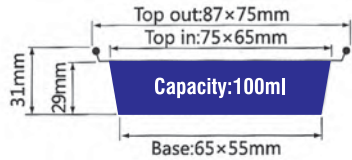

ITEM No. YZ086

Thickness 0.11mm
Weight 3.2g
Packing 2000 Pcs
Carton size 440 x 330 x 225mm