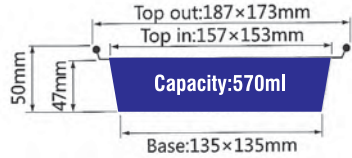

ITEM No.HF013

Thickness 0.04mm
Weight 1.2g
Packing 3000 Pcs
Carton size 560 x 285 x 355mm

ITEM No.K007

Thickness 0.07mm
Weight 7g
Packing 1000 Pcs
Carton size 600 x 370 x 400mm

ITEM No.16001

Thickness 0.085mm
Weight 14g
Packing 1000 Pcs
Carton size 710 x 390 x 520mm