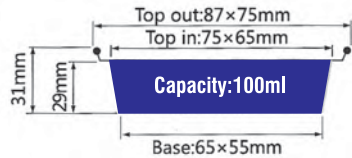

ITEM No. YZ086

Thickness 0.11mm
Weight 3.2g
Packing 2000 Pcs
Carton size 440 x 330 x 225mm