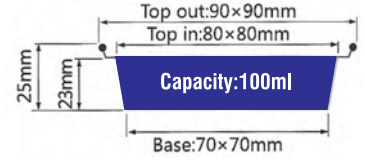

ITEM No. YF090