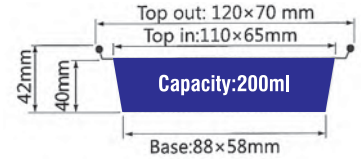

ITEM No.96040

Thickness 0.12mm
Weight 62g
Packing 100 Pcs
Carton size 380 x 450 x 600mm

Oval Containers

ITEM No.96050

- Thickness 0.12mm
- Weight 81.5g
- Packing 100 Pcs
- Carton size 380 x 450 x 600mm

ITEM No.0592