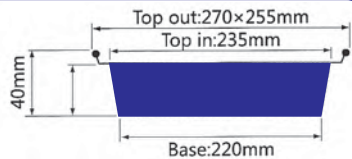

ITEM No. Small fan

Thickness	0.075mm
Weight	19g
Packing	100 Pcs
Carton size	450 x 370 x 3000mm