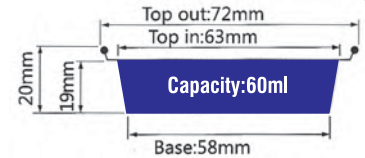

ITEM No. YY072

Capacity:60ml
Thickness 0.11mm
Weight 2g
Packing 2000 Pcs
Carton size 350 x 200 x 300mm