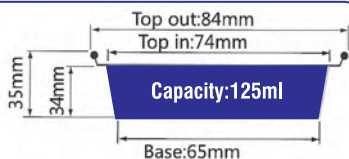

ITEM No. YY084B

- Thickness 0.11mm
- Weight 3.4g
- Packing 2000 Pcs
- Carton size 430 x 345 x 215mm