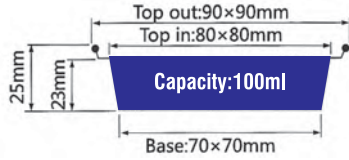

Smoothwall Containers

ITEM No. YF090