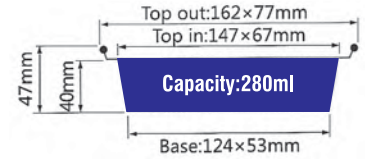

ITEM No.126-4

Thickness	0.1mm
Weight	30g
Packing	150 Pcs
Carton size	350 x 335 x 260mm

Oval Containers

ITEM No.1225

Thickness 0.05mm
Weight 3g
Packing 2000 Pcs
Carton size 500 x 360 x 340mm

ITEM No.1226

Thickness 0.075mm
Weight 6g
Packing 600 Pcs
Carton size 340 x 335 x 255mm