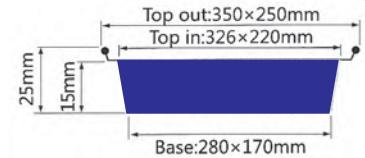

ITEM No. 18A

Thickness	0.12mm
Weight	40g
Packing	200 Pcs
Carton size	505 x 385 x 365mm