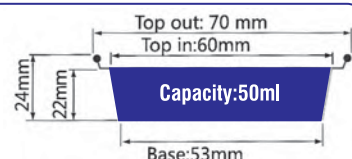

ITEM No. YY070A

Thickness 0.11mm
Weight 2.1g
Packing 2000 Pcs
Carton size 360 x 205 x 295mm

ITEM No. YY070A

Thickness 0.11mm
Weight 2.1g
Packing 2000 Pcs
Carton size 360 x 205 x 295mm

ITEM No. YY070A

Thickness 0.11mm
Weight 2.1g
Packing 2000 Pcs
Carton size 360 x 205 x 295mm