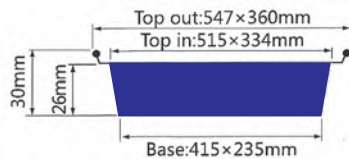

ITEM No. 26A

Thickness	0.15mm
Weight	74g
Packing	100 Pcs
Carton size	560 x 540 x 375mm