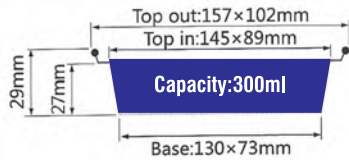

ITEM No. 4290

Thickness 0.07mm
Weight 5g
Packing 1000 Pcs
Carton size 420 x 320 x 330mm