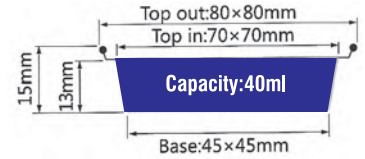

NOVELTY CONTAINERS

Novelty Containers

ITEM No.835

Thickness 0.09mm
Weight 26g
Packing 250 Pcs
Carton size 630 x 610 x 335mm

ITEM No.935

Thickness 0.05mm
Weight 1g
Packing 5000 Pcs
Carton size 510 x 355 x 350mm