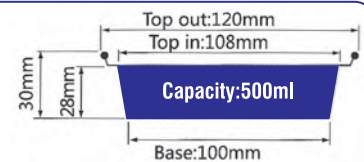

ITEM No. YY120

Thickness 0.11mm
Weight 5.5g
Packing 2000 Pcs
Carton size 490 x 440 x 210mm