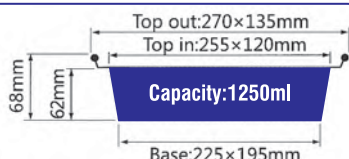

ITEM No. 26A

Thickness	0.15mm
Weight	74g
Packing	100 Pcs
Carton size	560 x 540 x 375mm

ITEM No.126-1

Thickness	0.1mm
Weight	13g
Packing	360 Pcs
Carton size	425 x 340 x 235mm

ITEM No.126-2

Thickness	0.1mm
Weight	17.5g
Packing	250 Pcs
Carton size	600 x 270 x 285mm