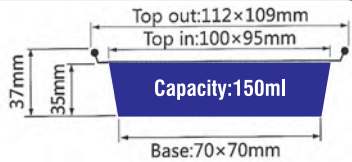

ITEM No. 1223