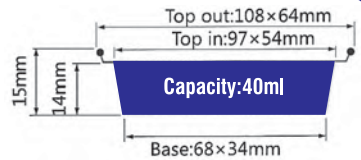

ITEM No.A106