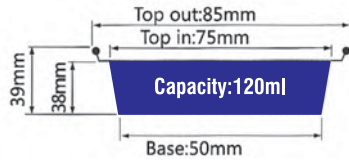

ITEM No. YY085

Capacity:120ml
Thickness 0.11mm
Weight 2.3g
Packing 2000 Pcs
Carton size 440 x 355 x 230mm