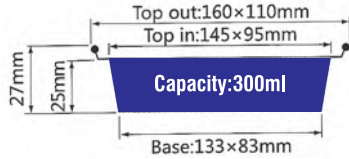

AIRLINE CONTAINERS

Airline Containers

ITEM No. 4280

Thickness 0.07mm
Weight 5.5g
Packing 2000 Pcs
Carton size 620 x 340 x 560mm

ITEM No. 4280-Lid

Thickness 0.07mm
Weight 4g
Packing 2000 Pcs
Carton size 490 x 380 x 590mm