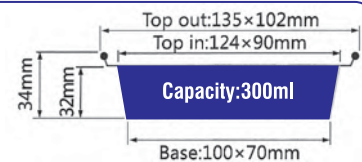

ITEM No. 4387-Lid

Thickness 0.07mm
Weight 3.5g
Packing 1000 Pcs
Carton size 450 x 380 x 220mm

ITEM No. 4388

Thickness 0.1mm
Weight 8.2g
Packing 1000 Pcs
Carton size 350 x 295 x 410mm

ITEM No. 4389

Thickness 0.07mm
Weight 4.8g
Packing 1000 Pcs
Carton size 425 x 255 x 285mm