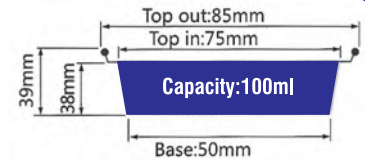

ITEM No. YY085

Capacity:100ml
Thickness 0.11mm
Weight 2.3g
Packing 2000 Pcs
Carton size 440 x 355 x 230mm