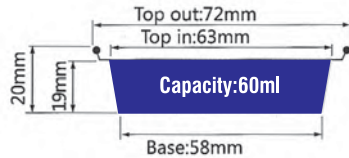

ITEM No. YY072

Capacity:60ml
Thickness 0.11mm
Weight 2g
Packing 2000 Pcs
Carton size 350 x 200 x 300mm