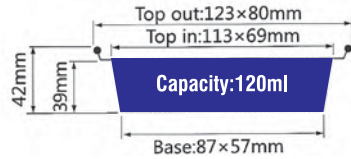

ITEM No.126-4

Thickness	0.1mm
Weight	30g
Packing	150 Pcs
Carton size	350 x 335 x 260mm

Oval Containers

ITEM No.1225

Thickness 0.05mm
Weight 3g
Packing 2000 Pcs
Carton size 500 x 360 x 340mm

ITEM No.1226

Thickness 0.075mm
Weight 6g
Packing 600 Pcs
Carton size 340 x 335 x 255mm