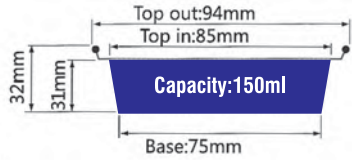

ITEM No. YY094

Thickness 0.11mm
Weight 3.7g
Packing 2000 Pcs
Carton size 485 x 380 x 200mm