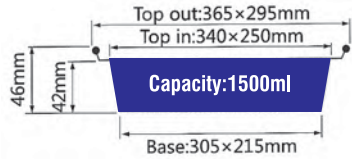

Novelty Containers

ITEM No.12371