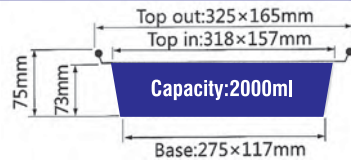

ITEM No.1227

Thickness 0.1mm
Weight 25g
Packing 500 Pcs
Carton size 670 x 425 x 340mm