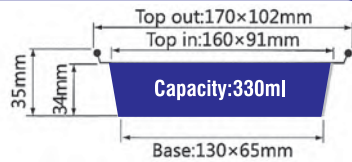

ITEM No. 4385

Thickness 0.09mm
Weight 7.5g
Packing 1000 Pcs
Carton size 420 x 338 x 270mm