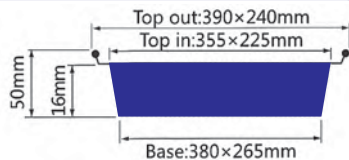

ITEM No. 19A

Thickness	0.13mm
Weight	335g
Packing	200 Pcs
Carton size	600 x 270 x 395mm