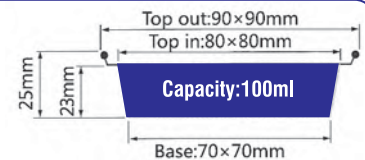

ITEM No. YF090

- Thickness 0.11mm
- Weight 3.7g
- Packing 2000 Pcs
- Carton size 490 x 310 x 480mm