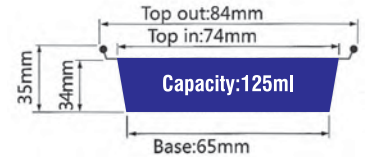

ITEM No. YY084B

Capacity:125ml
Thickness 0.11mm
Weight 3.4g
Packing 2000 Pcs
Carton size 430 x 345 x 215mm