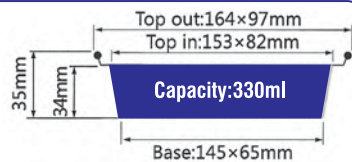

ITEM No. 4386

Thickness 0.09mm
Weight 6.5g
Packing 1000 Pcs
Carton size 370 x 290 x 320mm

ITEM No. 4386-Lid

Thickness 0.06mm
Weight 3.5g
Packing 1000 Pcs
Carton size 430 x 350 x 210mm

ITEM No. 4387

Thickness 0.09mm
Weight 7g
Packing 1000 Pcs
Carton size 420 x 280 x 345mm