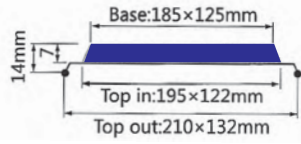

ITEM No. 4390

Thickness 0.09mm
Weight 5.7g
Packing 1000 Pcs
Carton size 405 x 285 x 260mm

ITEM No. 4391

Thickness 0.09mm
Weight 5.1g
Packing 1000 Pcs
Carton size 440 x 250 x 250mm

Airline Containers

ITEM No. 4392-Lid