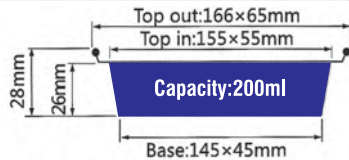

ITEM No. YC166