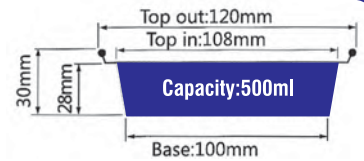

ITEM No. YY120

Thickness 0.11mm
Weight 5.5g
Packing 2000 Pcs
Carton size 490 x 440 x 210mm

ITEM No. YY120

Thickness 0.11mm
Weight 5.5g
Packing 2000 Pcs
Carton size 490 x 440 x 210mm

ITEM No. YY120

Thickness 0.11mm
Weight 5.5g
Packing 2000 Pcs
Carton size 490 x 440 x 210mm