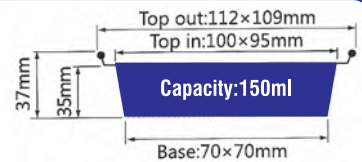

ITEM No.1223

Thickness 0.05mm
Weight 2.7g
Packing 1000 Pcs
Carton size 450 x 285 x 230mm

ITEM No. 1223

Thickness 0.05mm
Weight 2.7g
Packing 1000 Pcs
Carton size 450 x 285 x 230mm

ITEM No.1223

Thickness 0.05mm
Weight 2.7g
Packing 1000 Pcs
Carton size 450 x 285 x 230mm