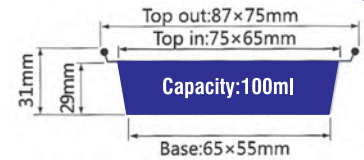

ITEM No. YZ086

Thickness 0.11mm
Weight 3.2g
Packing 2000 Pcs
Carton size 440 x 330 x 225mm