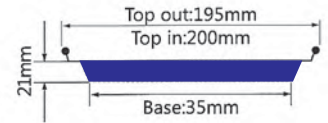

ITEM No. 21380

Size	210 x 380mm
Thickness	0.1mm
Weight	25.9g
Packing	80 Pcs
Carton size	500 x 225 x 400mm

Kitchen

ITEM No. HC20

Thickness	0.05mm
Weight	2g
Packing	1000 Pcs
Carton size	510 x 350 x 220mm

ITEM No. HC22