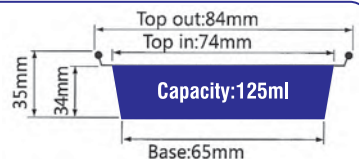

ITEM No. YY084B

- Thickness 0.11mm
- Weight 3.4g
- Packing 2000 Pcs
- Carton size 430 x 345 x 215mm

Smoothwall Containers

ITEM No. YY084B

Capacity:125ml
 Thickness 0.11mm
 Weight 3.4g
 Packing 2000 Pcs
 Carton size 430 x 345 x 215mm