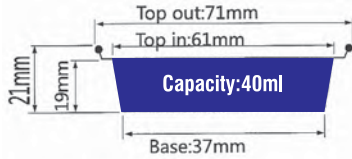

ROUND CONTAINERS

Round Containers

ITEM No. 205

Capacity: 40ml
 Thickness 0.04mm
 Weight 0.9g
 Packing 5000 Pcs
 Carton size 520 x 300 x 370mm

ITEM No. 206

Capacity: 40ml
 Thickness 0.05mm
 Weight 0.8g
 Packing 5000 Pcs
 Carton size 440 x 300 x 350mm