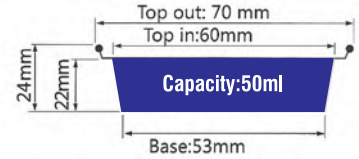

ITEM No. YY070A

- Thickness 0.11mm
- Weight 2.1g
- Packing 2000 Pcs
- Carton size 360 x 205 x 295mm