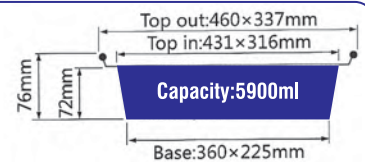

ITEM No.96020

Thickness 0.12mm
Weight 73g
Packing 100 Pcs
Carton size 580 x 340 x 480mm