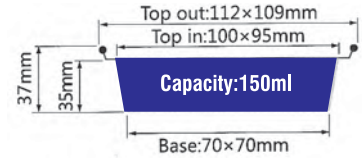

ITEM No.1223