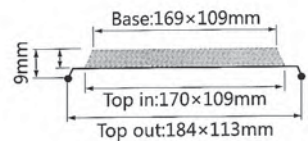

ITEM No. 4383-Lid

Thickness 0.07mm
Weight 4g
Packing 1000 Pcs
Carton size 450 x 360 x 220mm