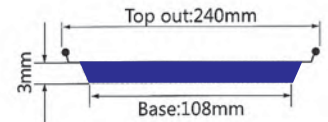

ITEM No. N493

Thickness	0.02mm
Weight	1.5g
Packing	10000 Pcs
Carton size	480 x 400 x 485mm