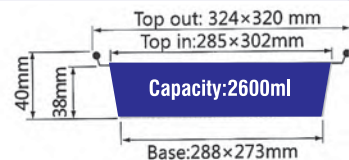

ITEM No. 1238

Thickness 0.10mm
Weight 35g
Packing 200 Pcs
Carton size 645 x 310 x 340mm