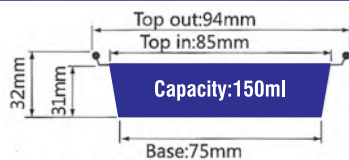

ITEM No. YY094

Capacity:150ml
Thickness 0.11mm
Weight 3.7g
Packing 2000 Pcs
Carton size 485 x 380 x 200mm