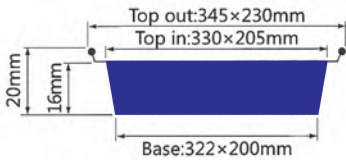

ITEM No.FJ1600

Thickness 0.07mm
Weight 20g
Packing 400 Pcs
Carton size 700 x 470 x 360mm