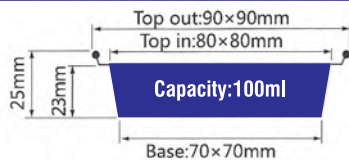

ITEM No. YF090

- Thickness 0.11mm
- Weight 3.7g
- Packing 2000 Pcs
- Carton size 490 x 310 x 480mm

ITEM No. YF090

- Thickness 0.11mm
- Weight 3.7g
- Packing 2000 Pcs
- Carton size 490 x 310 x 480mm

ITEM No. YF090