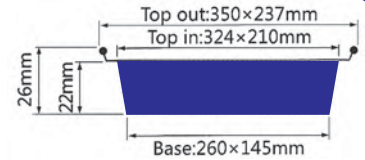

ITEM No. 16A

Thickness	0.12mm
Weight	30g
Packing	200 Pcs
Carton size	490 x 410 x 365mm