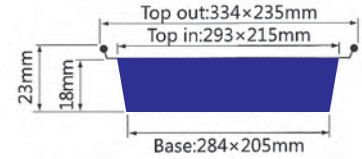

BBQ GRILLERS

BBQ Grillers

ITEM No.FJ1400

Thickness 0.08mm
 Weight 22.5g
 Packing 400 Pcs
 Carton size 570 x 450 x 400mm

ITEM No.FJ1500

Thickness 0.07mm
 Weight 21g
 Packing 500 Pcs
 Carton size 640 x 410 x 490mm