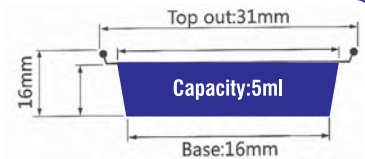

ITEM No. H008

Capacity: 5ml
Thickness 0.05mm
Weight 0.1g
Packing 20000 Pcs
Carton size 210 x 170 x 135mm