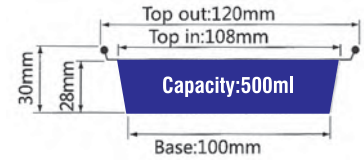

ITEM No. YY120

Thickness 0.11mm
Weight 5.5g
Packing 2000 Pcs
Carton size 490 x 440 x 210mm