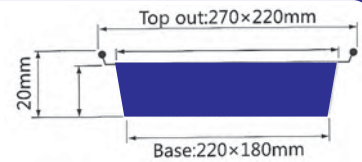

ITEM No.1212

Thickness mm
Weight g
Packing Pcs
Carton size mm