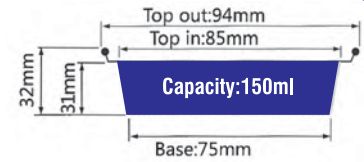

ITEM No. YY094

Thickness 0.11mm
Weight 3.7g
Packing 2000 Pcs
Carton size 485 x 380 x 200mm

ITEM No. YY094

Thickness 0.11mm
Weight 3.7g
Packing 2000 Pcs
Carton size 485 x 380 x 200mm

ITEM No. YY094

Thickness 0.11mm
Weight 3.7g
Packing 2000 Pcs
Carton size 485 x 380 x 200mm