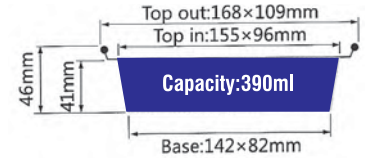

ITEM No. 4380

Thickness 0.07mm
Weight 6g
Packing 1000 Pcs
Carton size 450 x 400 x 360mm