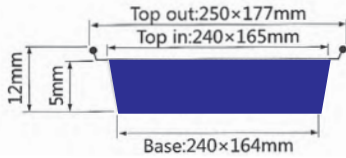

ITEM No.Y-2