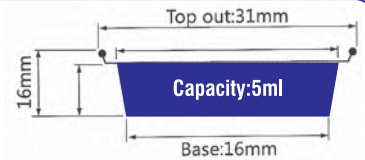

ITEM No. HF008

Capacity: 5ml
Thickness 0.05mm
Weight 0.1g
Packing 20000 Pcs
Carton size 210 x 170 x 135mm