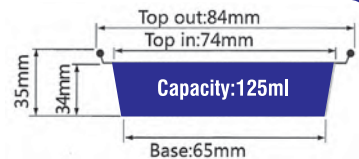

ITEM No. YY084B

- Thickness 0.11mm
- Weight 3.4g
- Packing 2000 Pcs
- Carton size 430 x 345 x 215mm