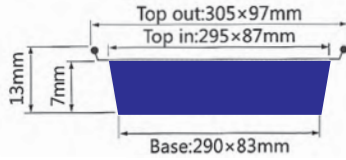

BBQ Grillers

Thickness 0.07mm
Weight 7.2g
Packing 500 Pcs
Carton size 450 x 315 x 215mm

Thickness 0.15mm
Weight 18g
Packing 500 Pcs
Carton size 490 x 400 x 335mm

ITEM No.M4

Thickness 0.15mm
Weight 18g
Packing 500 Pcs
Carton size 400 x 400 x 320mm

Thickness 0.15mm
Weight 18g
Packing 500 Pcs
Carton size 490 x 400 x 335mm

Thickness 0.1mm
Weight 14g
Packing 500 Pcs
Carton size 590 x 455 x 555mm

Thickness 0.15mm
Weight 18g
Packing 500 Pcs
Carton size 400 x 400 x 320mm

Thickness 0.012/0.015mm
Weight 0.32/0.4g
Packing 20000 Pcs
Carton size 480 x 235 x 135mm

Thickness mm
Weight g
Packing Pcs
Carton size mm