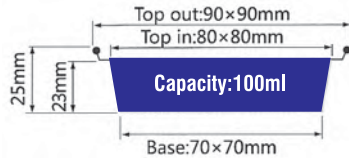

ITEM No. YF090

- Thickness 0.11mm
- Weight 3.7g
- Packing 2000 Pcs
- Carton size 490 x 310 x 480mm