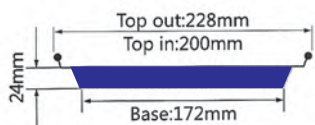

ITEM No. H114

Thickness	0.035mm
Weight	3g
Packing	1000 Pcs
Carton size	460 x 420 x 455mm