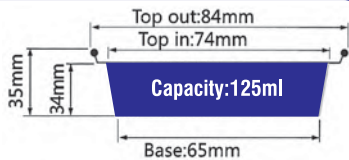

ITEM No. YY084B

- Thickness 0.11mm
- Weight 3.4g
- Packing 2000 Pcs
- Carton size 430 x 345 x 215mm