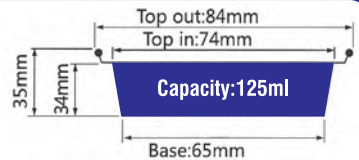

ITEM No. YY084B

- Thickness 0.11mm
- Weight 3.4g
- Packing 2000 Pcs
- Carton size 430 x 345 x 215mm