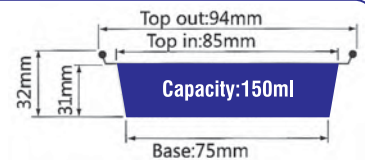

ITEM No. YY094

Capacity:150ml
Thickness 0.11mm
Weight 3.7g
Packing 2000 Pcs
Carton size 485 x 380 x 200mm