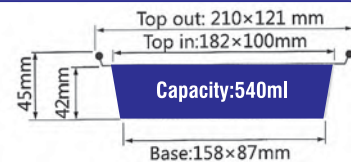

ITEM No. 8550

Thickness 0.07mm
Weight 7.4g
Packing 1000 Pcs
Carton size 650 x 440 x 260mm