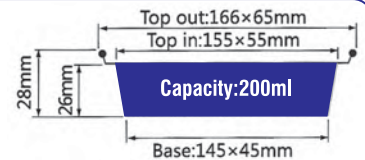

ITEM No. YC166