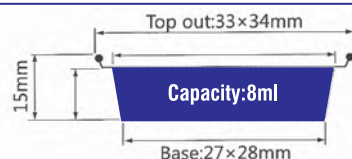

ITEM No. H009

Capacity: 8ml
Thickness 0.05mm
Weight 0.1g
Packing 20000 Pcs
Carton size 180 x 170 x 135mm