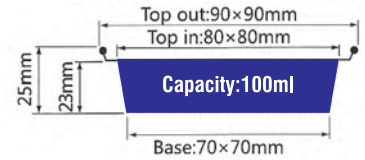

ITEM No. YF090

- Thickness 0.11mm
- Weight 3.7g
- Packing 2000 Pcs
- Carton size 490 x 310 x 480mm