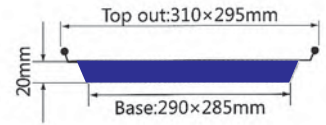

Thickness	0.035mm
Weight	8.5g
Packing	200 Pcs
Carton size	585 x 330 x 350mm

ITEM No. Right type pad

Thickness	0.07mm
Weight	5.5g
Packing	200 Pcs
Carton size	585 x 330 x 350mm

ITEM No. Shallow type

Thickness	0.075mm
Weight	19g
Packing	100 Pcs
Carton size	610 x 470 x 440mm