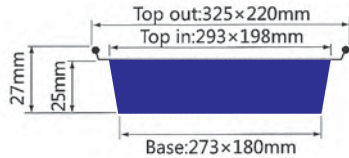

ITEM No. 17A

Thickness	0.085mm
Weight	20g
Packing	2000 Pcs
Carton size	680 x 355 x 670mm