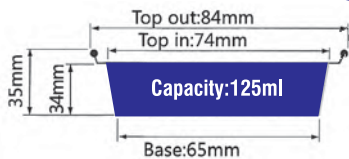

ITEM No. YY084B

- Thickness 0.11mm
- Weight 3.4g
- Packing 2000 Pcs
- Carton size 430 x 345 x 215mm

ITEM No. YY084B

- Thickness 0.11mm
- Weight 3.4g
- Packing 2000 Pcs
- Carton size 430 x 345 x 215mm

ITEM No. YY084B