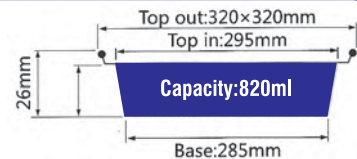

ITEM No. Shallow

Thickness	0.075mm
Weight	24g
Packing	100 Pcs
Carton size	610 x 470 x 440mm

ITEM No. Small fan

Thickness	0.075mm
Weight	19g
Packing	100 Pcs
Carton size	450 x 370 x 3000mm

ITEM No. Large ventilator