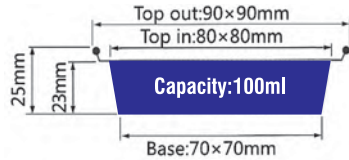

ITEM No. YF090

- Thickness 0.11mm
- Weight 3.7g
- Packing 2000 Pcs
- Carton size 490 x 310 x 480mm