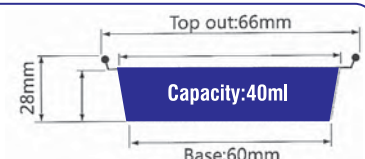

ITEM No. YA100

Capacity: 40ml
Thickness 0.05mm
Weight 1.1g
Packing 500 Pcs
Carton size 350 x 270 x 150mm