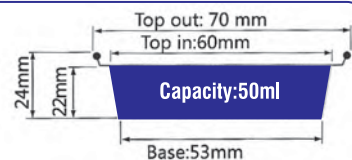

ITEM No. YY070A

Thickness 0.11mm
Weight 2.1g
Packing 2000 Pcs
Carton size 360 x 205 x 295mm