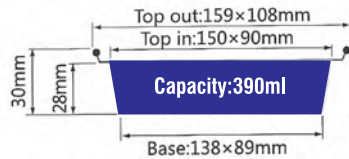

ITEM No. 4382

Thickness 0.07mm
Weight 6.5g
Packing 500 Pcs
Carton size 450 x 250 x 175mm