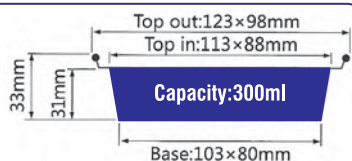

ITEM No. 4390

Thickness 0.09mm
Weight 5.7g
Packing 1000 Pcs
Carton size 405 x 285 x 260mm