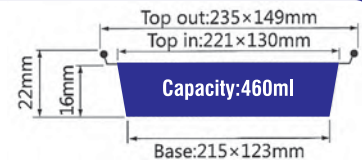

ITEM No.6628

Thickness 0.06mm
 Weight 9.5g
 Packing 1000 Pcs
 Carton size 650 x 520 x 400mm

ITEM No. 6629

Thickness 0.06mm
 Weight 8.5g
 Packing 1000 Pcs
 Carton size 580 x 370 x 560mm

ITEM No.6200

Thickness 0.05mm
 Weight 6g
 Packing 1000 Pcs
 Carton size 610 x 480 x 330mm