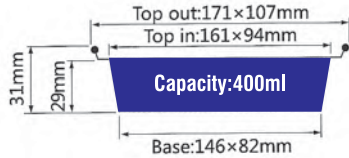

ITEM No. 4290

Thickness 0.07mm
Weight 5g
Packing 1000 Pcs
Carton size 420 x 320 x 330mm

ITEM No. 4290-Lid

Thickness 0.07mm
Weight 4g
Packing 1000 Pcs
Carton size 380 x 280 x 440mm

ITEM No. 4370

Thickness 0.07mm
Weight 6.7g
Packing 1000 Pcs
Carton size 640 x 360 x 580mm