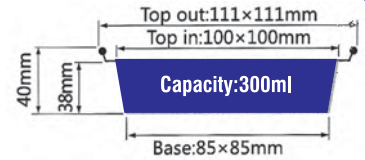

ITEM No. YF1141