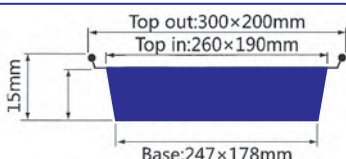

ITEM No.62001

Thickness 0.07mm
 Weight 10.3g
 Packing 500 Pcs
 Carton size 500 x 400 x 370mm

ITEM No.62002

Thickness 0.07mm
 Weight 4.7g
 Packing 500 Pcs
 Carton size 430 x 200 x 235mm

ITEM No.62003

Thickness 0.1mm
 Weight 14g
 Packing 500 Pcs
 Carton size 610 x 400 x 415mm