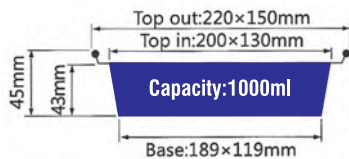

ITEM No. YC166

Thickness 0.11mm
Weight 5.7g
Packing 1000 Pcs
Carton size 345 x 215 x 335mm

ITEM No. YC166

Thickness 0.11mm
Weight 5.7g
Packing 1000 Pcs
Carton size 345 x 215 x 335mm

ITEM No. YC220

Thickness 0.11mm
Weight 17.5g
Packing 1000 Pcs
Carton size 490 x 310 x 480mm