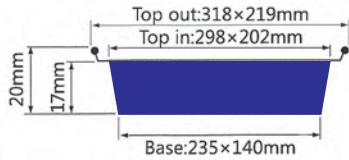

OVAL CONTAINERS

Oval Containers

ITEM No. 9A

Thickness	0.07mm
Weight	8g
Packing	500 Pcs
Carton size	490 x 400 x 355mm

ITEM No. 10A

Thickness	0.09mm
Weight	11g
Packing	250 Pcs
Carton size	400 x 370 x 270mm

ITEM No. 12A