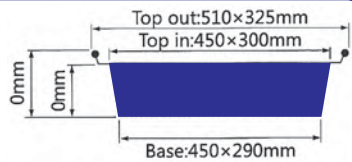

Thickness	0.035mm
Weight	8.5g
Packing	200 Pcs
Carton size	585 x 330 x 350mm

ITEM No. Right type pad

Thickness	0.07mm
Weight	5.5g
Packing	200 Pcs
Carton size	585 x 330 x 350mm

ITEM No. Shallow type

Thickness	0.075mm
Weight	19g
Packing	100 Pcs
Carton size	610 x 470 x 440mm