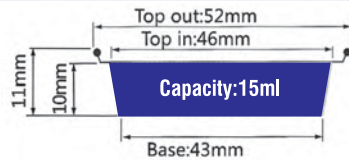

ITEM No. YY052A

Capacity:15ml
Thickness 0.11mm
Weight 0.7g
Packing 5000 Pcs
Carton size 490 x 310 x 480mm