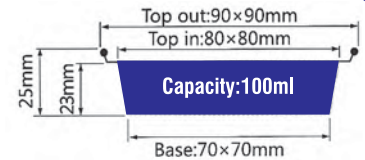

ITEM No. YF090

- Thickness 0.11mm
- Weight 3.7g
- Packing 2000 Pcs
- Carton size 490 x 310 x 480mm