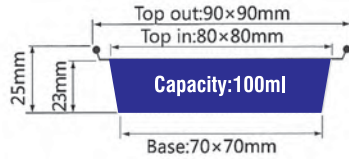

ITEM No. YF090

- Thickness 0.11mm
- Weight 3.7g
- Packing 2000 Pcs
- Carton size 490 x 310 x 480mm